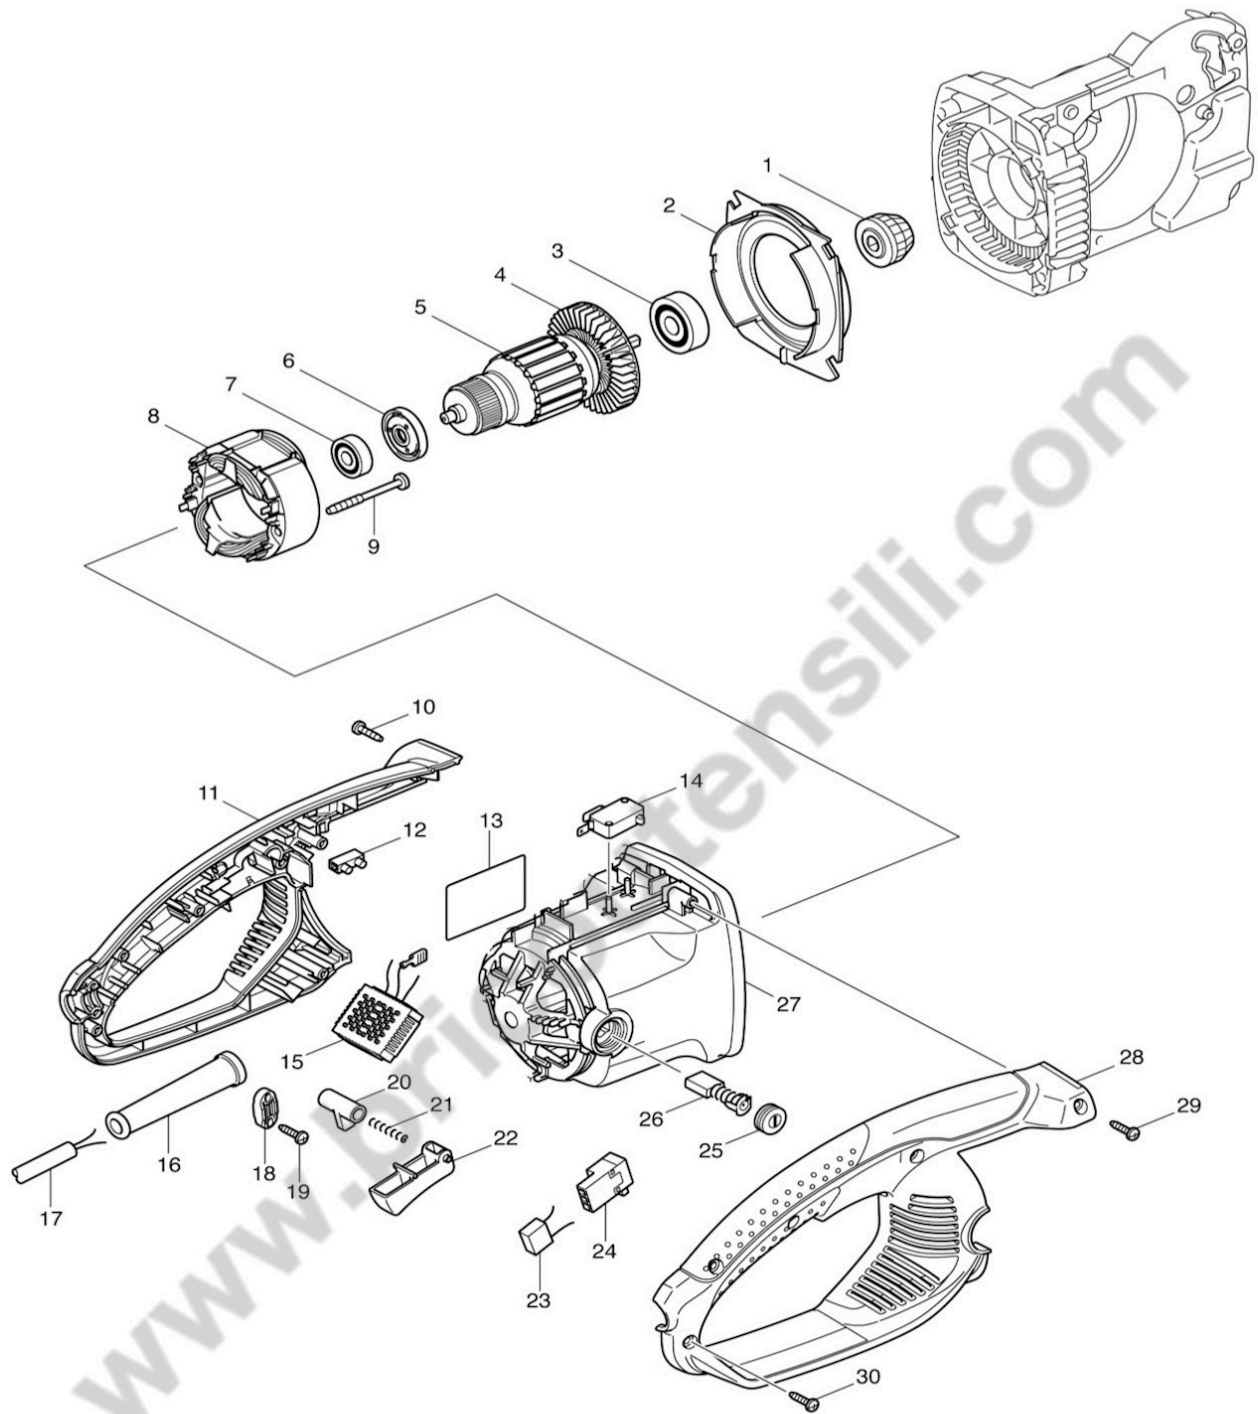

Model No. UC3030A CHAIN SAW 300MM

Model No. UC3030A CHAIN SAW 300MM