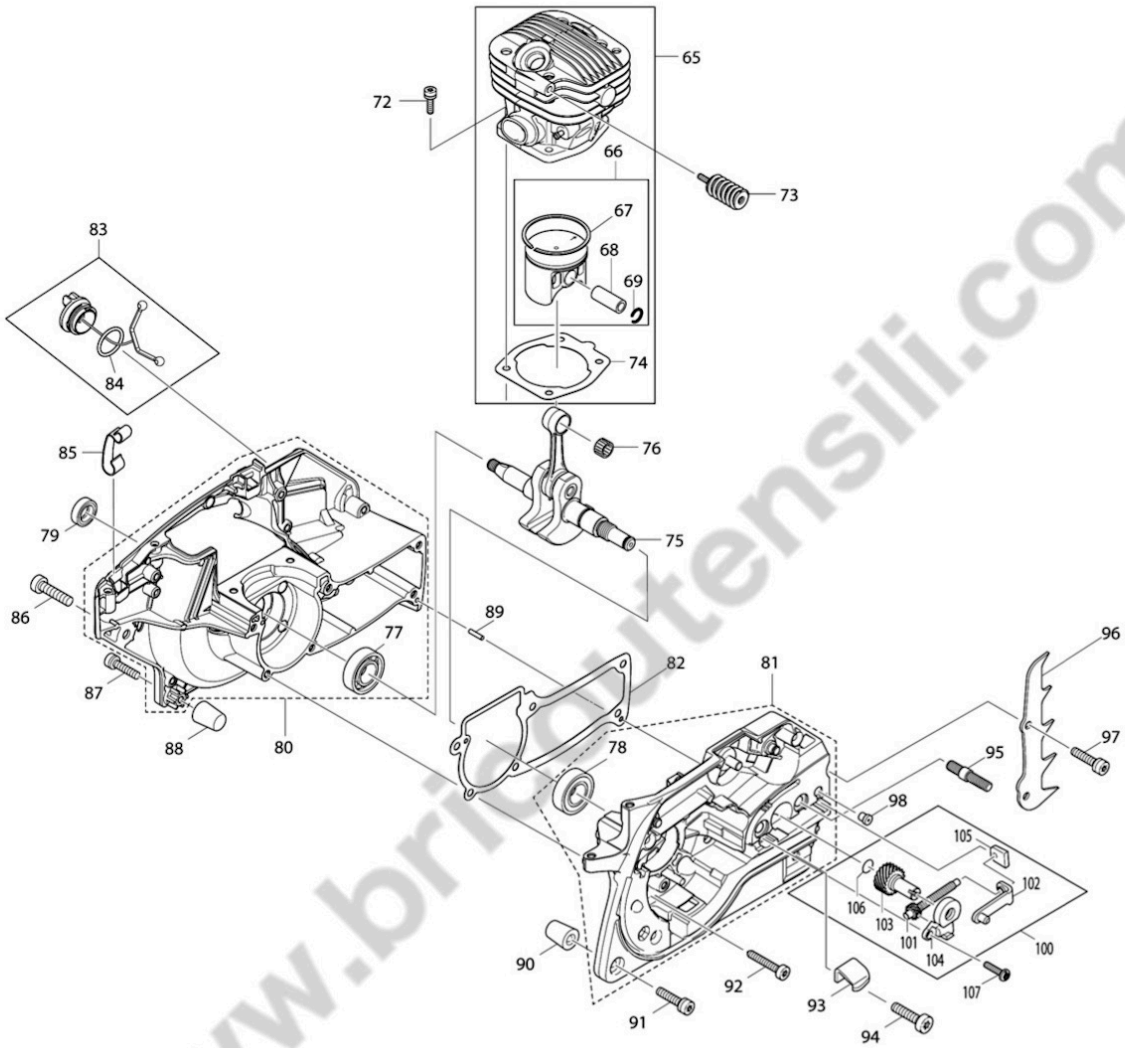

Model No.DCS4630 ENGINE CHAIN SAW

Model No.DCS4630 ENGINE CHAIN SAW

Model No.DCS4630 ENGINE CHAIN SAW

Model No.DCS4630 ENGINE CHAIN SAW

Model No.DCS4630 ENGINE CHAIN SAW

Model No.DCS4630 ENGINE CHAIN SAW