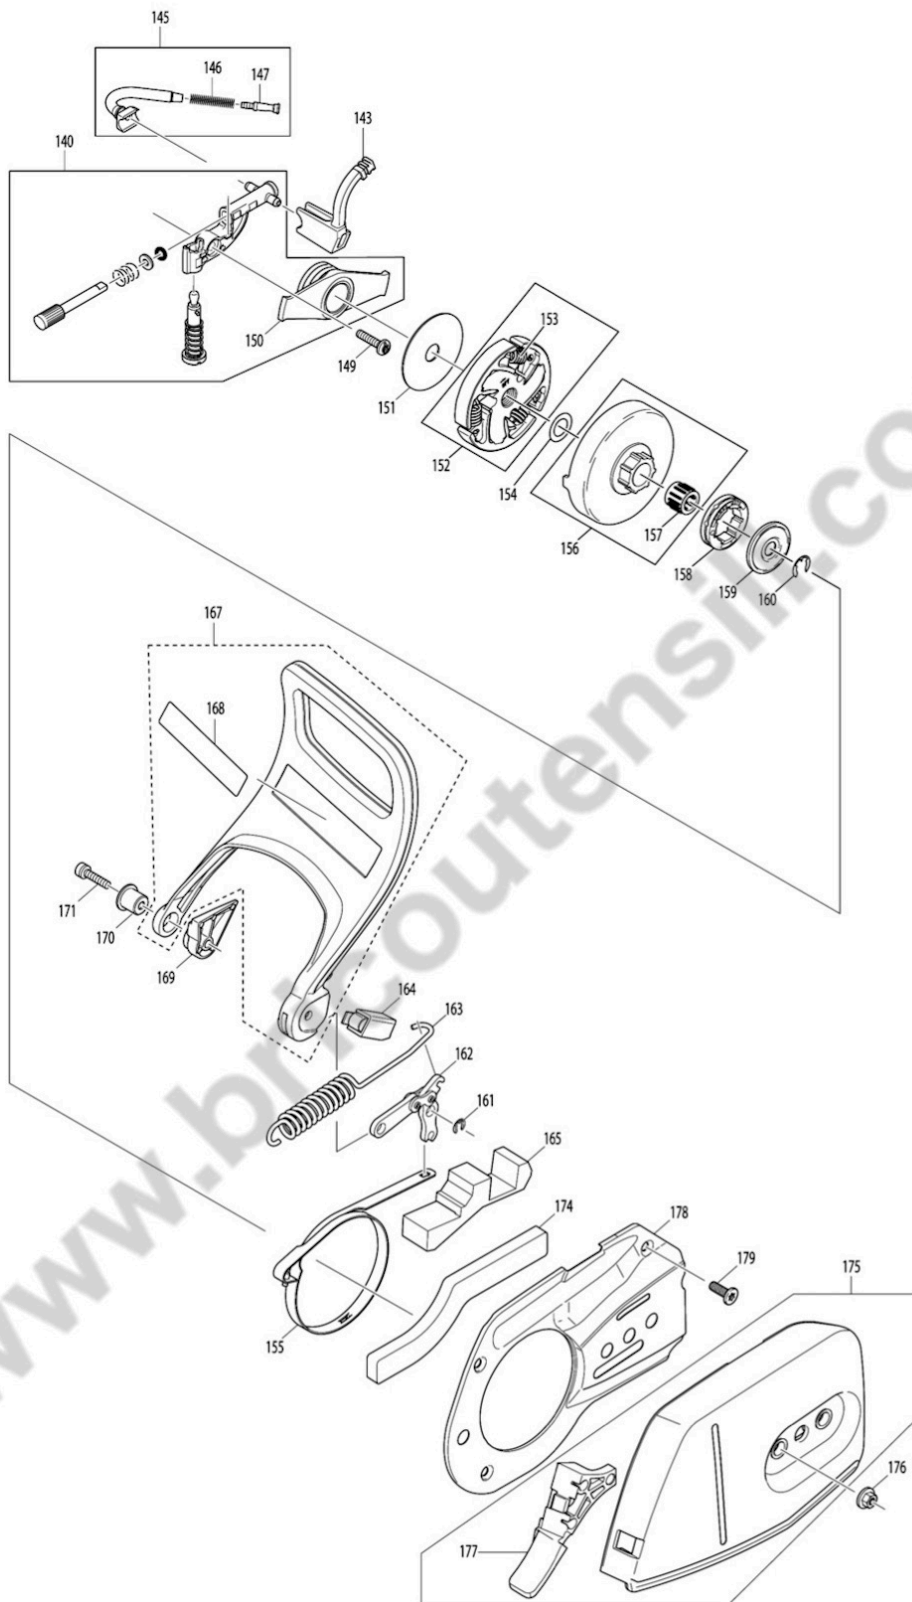

Model No.DCS4630 ENGINE CHAIN SAW

Model No.DCS4630 ENGINE CHAIN SAW

Model No.DCS4630 ENGINE CHAIN SAW

Model No.DCS4630 ENGINE CHAIN SAW

Model No.DCS4630 ENGINE CHAIN SAW

Model No.DCS4630 ENGINE CHAIN SAW