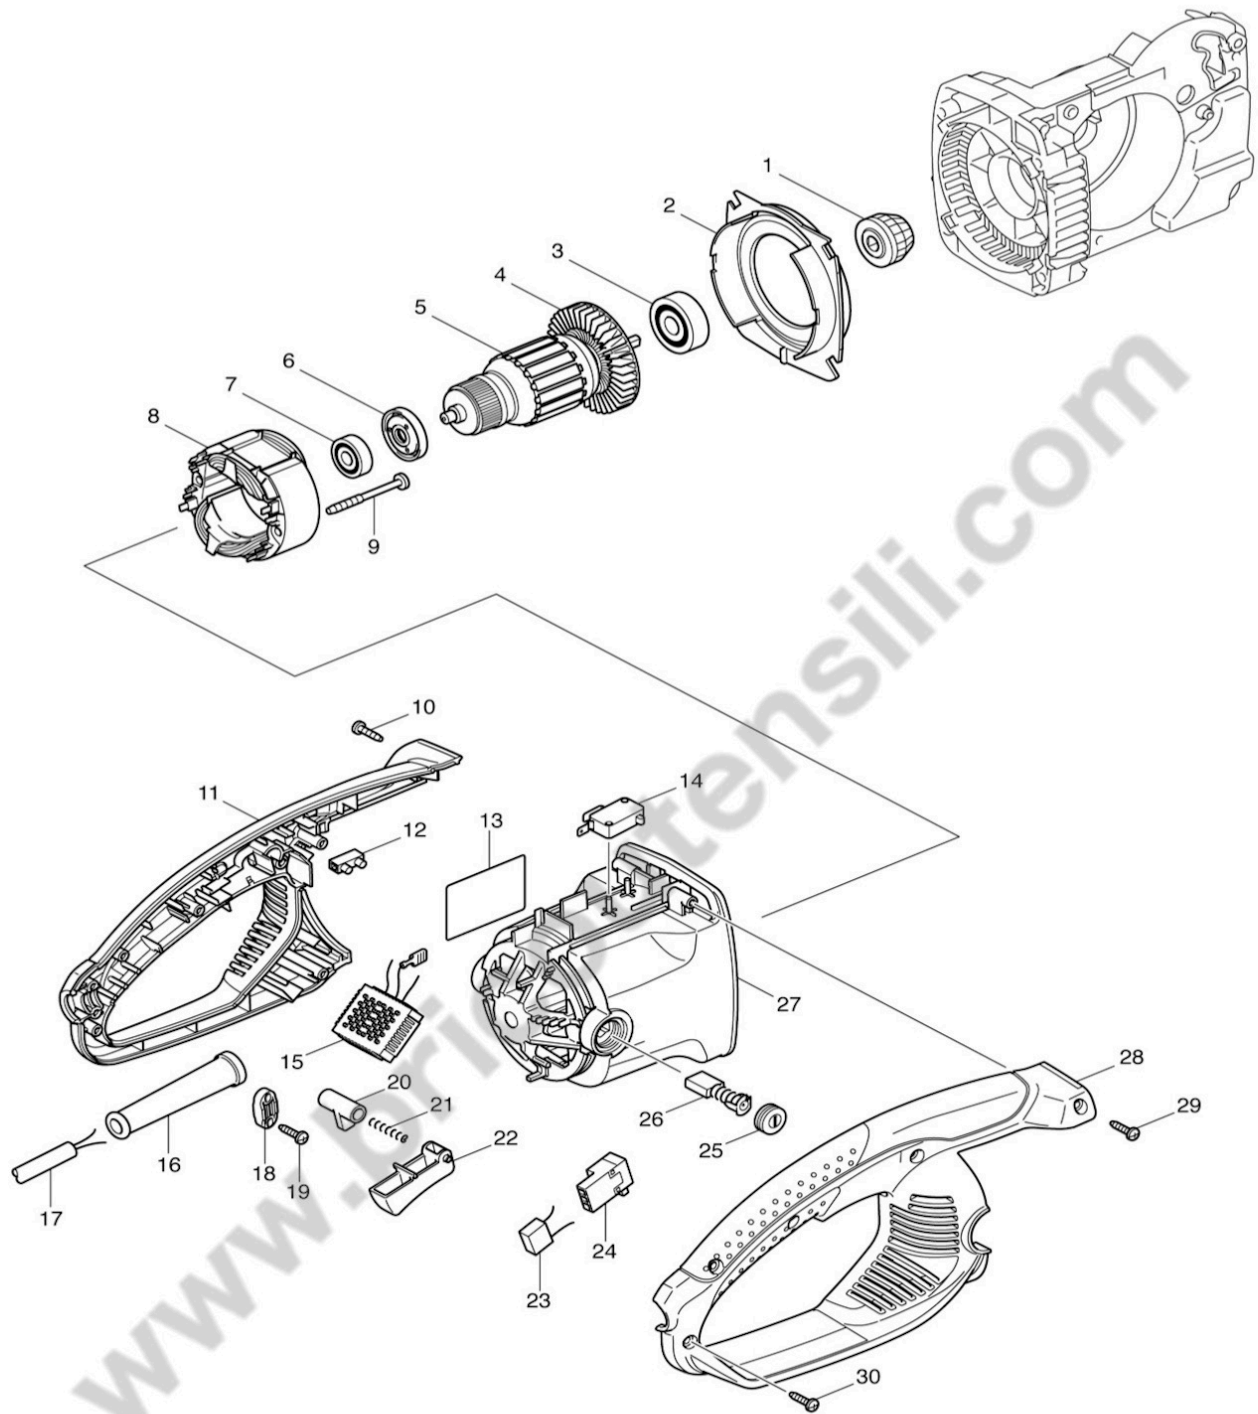

Model No. UC3530A CHAIN SAW 350MM

Model No. UC3530A CHAIN SAW 350MM