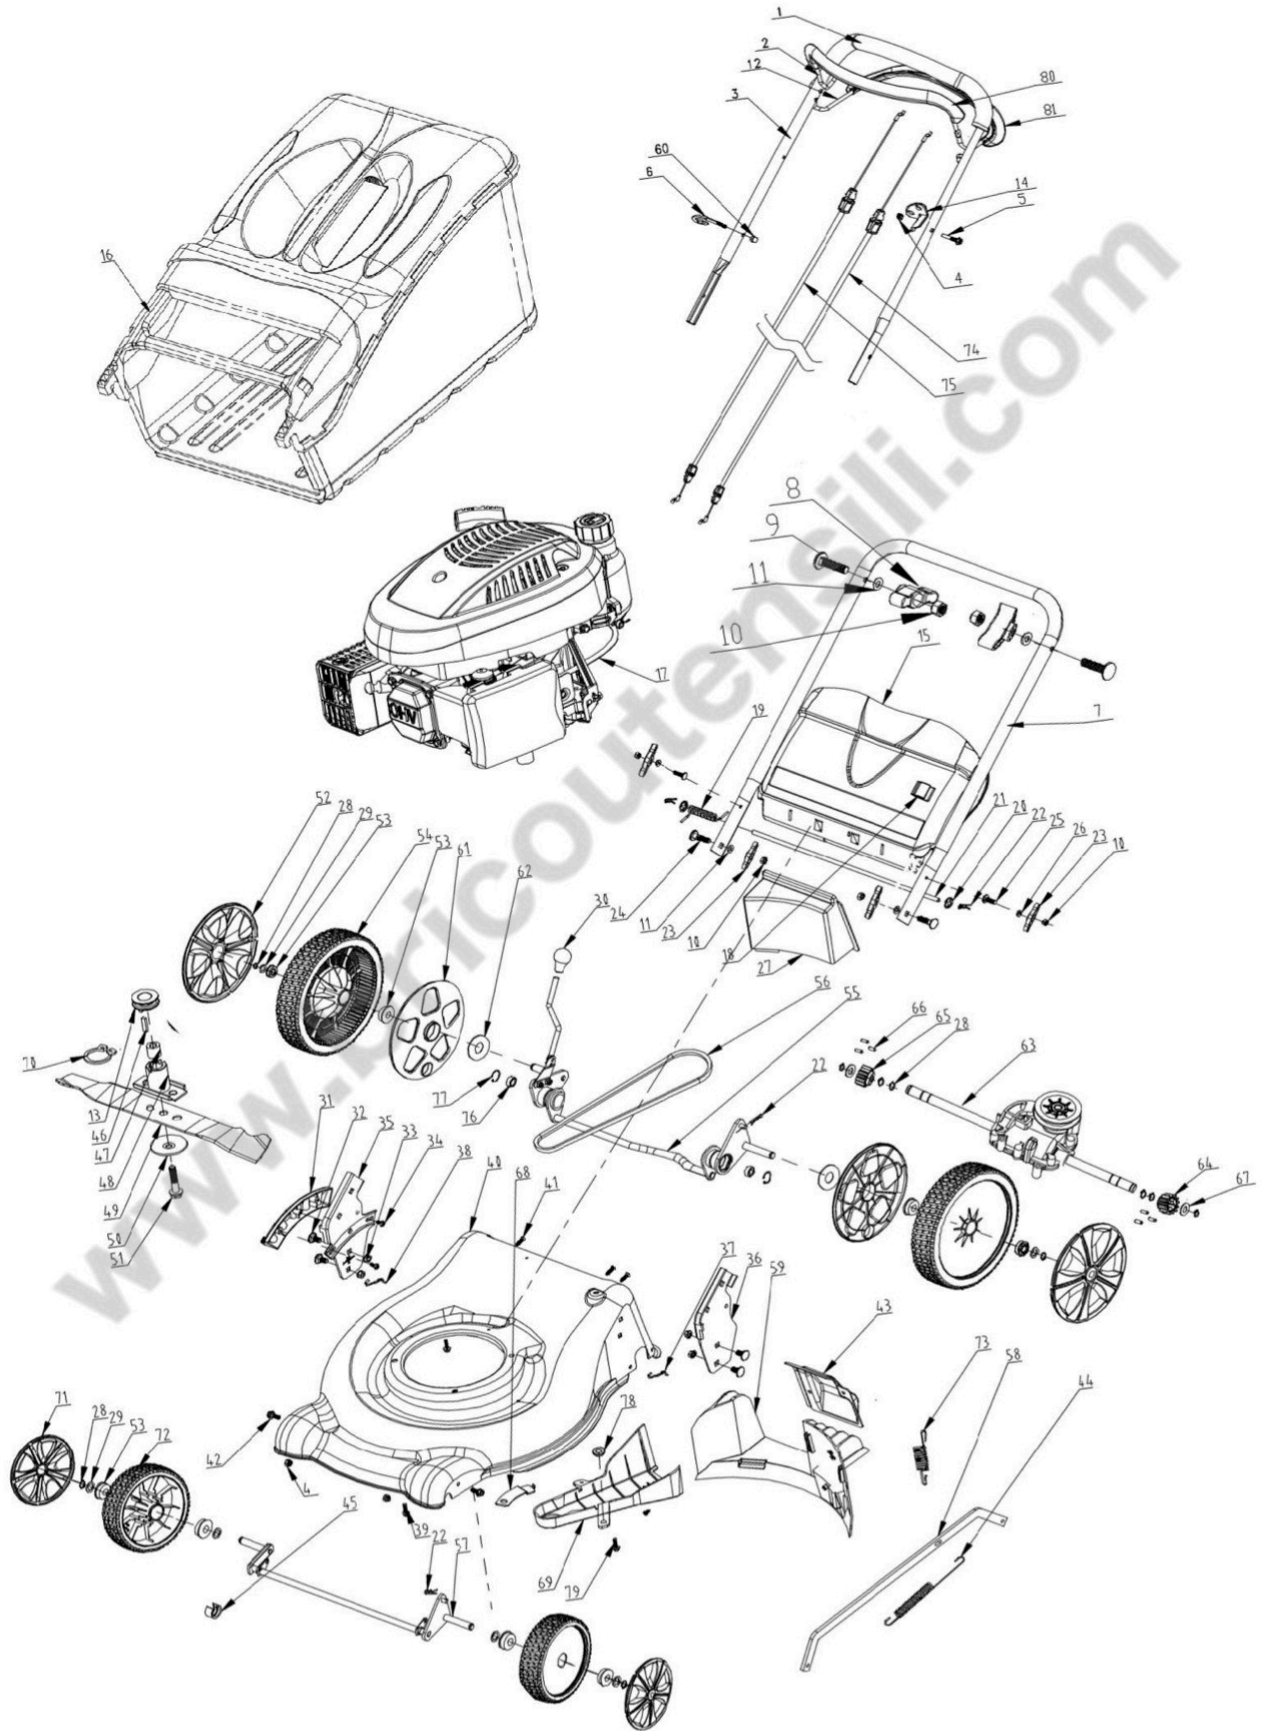

# Rasaerba Playcut Art. 75550

# MOTORE - ENGINE