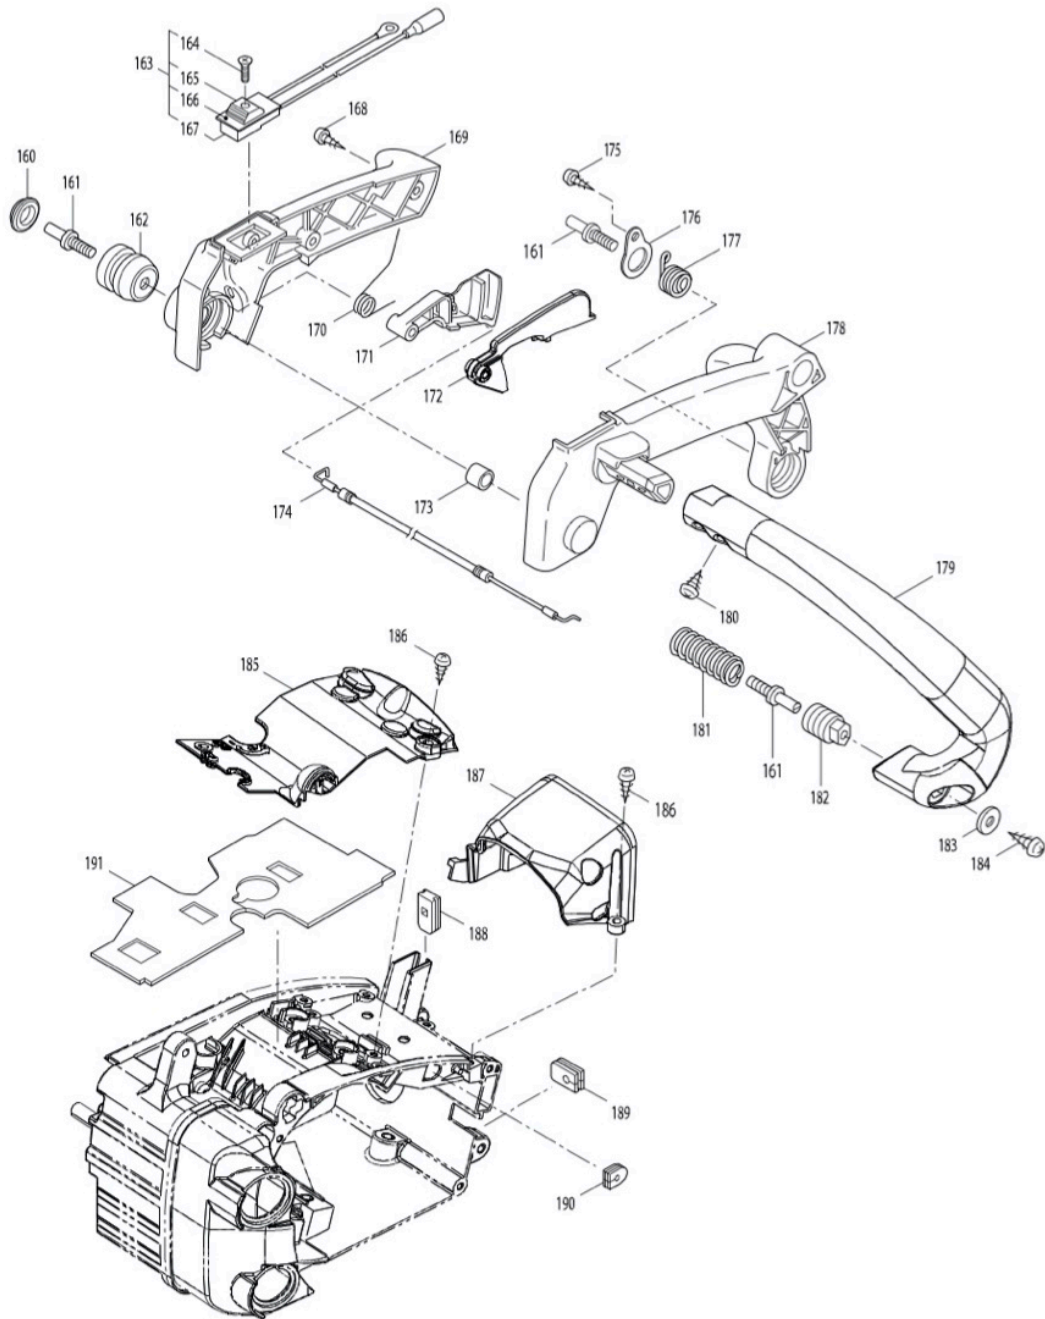

Model No. EA3110T PETROL CHAIN SAW

Model No. EA3110T PETROL CHAIN SAW

Model No. EA3110T PETROL CHAIN SAW

4. MCV3101TS(10)-01
ENGINE CASE

Model No. EA3110T PETROL CHAIN SAW

Model No. EA3110T PETROL CHAIN SAW

Model No. EA3110T PETROL CHAIN SAW

Model No. EA3110T PETROL CHAIN SAW