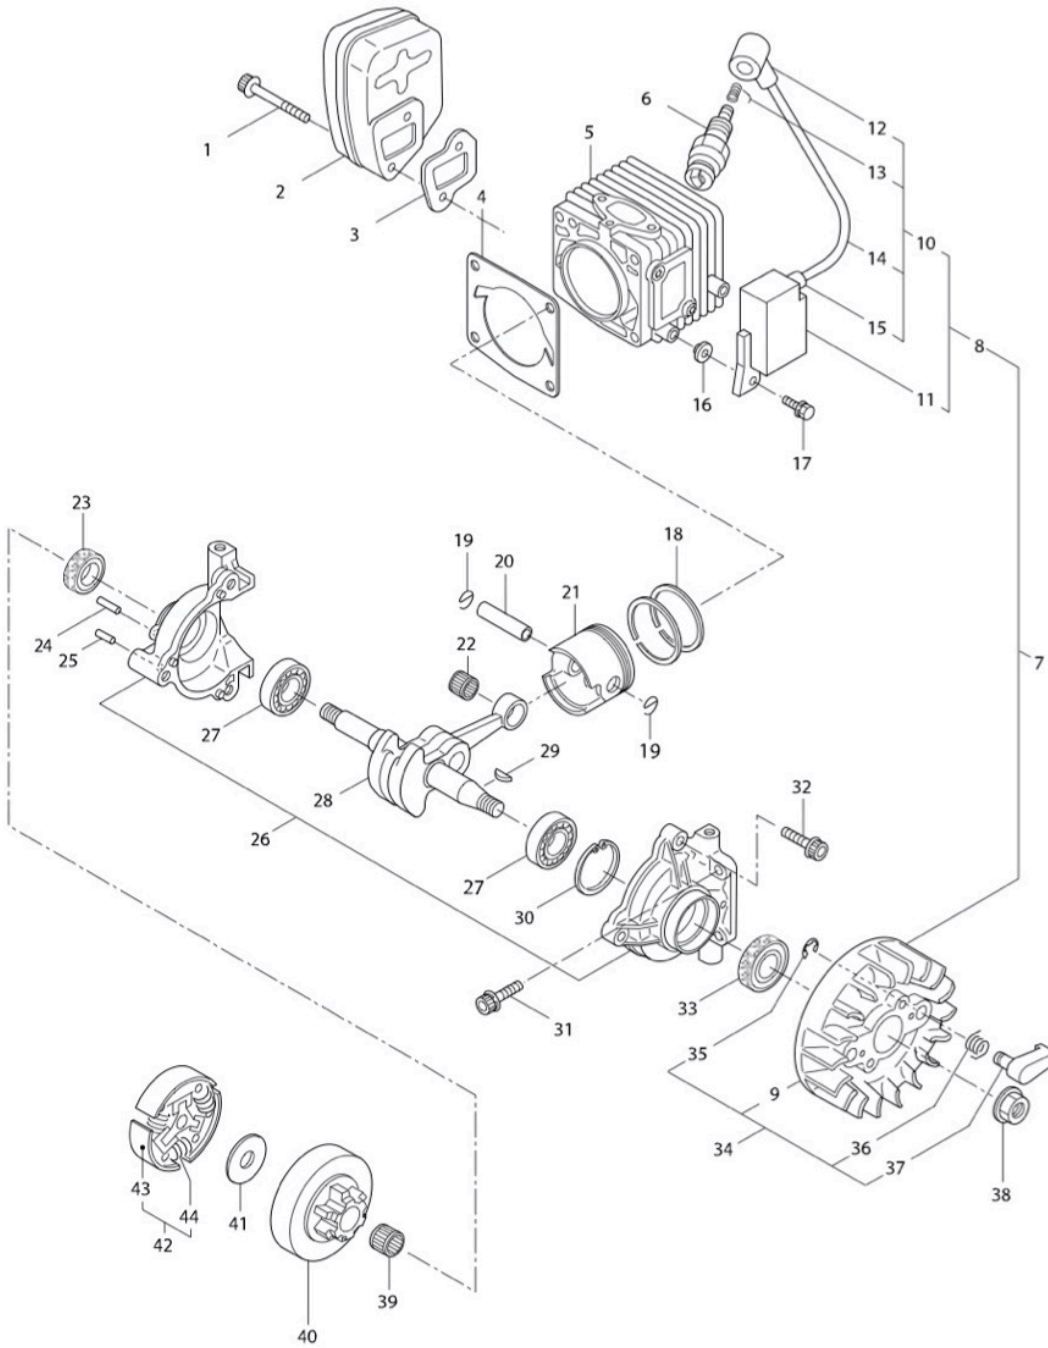

Model No. EA3110T PETROL CHAIN SAW

Model No. EA3110T PETROL CHAIN SAW

Model No. EA3110T PETROL CHAIN SAW

4. MCV3101TS(10)-01
ENGINE CASE

Model No. EA3110T PETROL CHAIN SAW

Model No. EA3110T PETROL CHAIN SAW

Model No. EA3110T PETROL CHAIN SAW

Model No. EA3110T PETROL CHAIN SAW