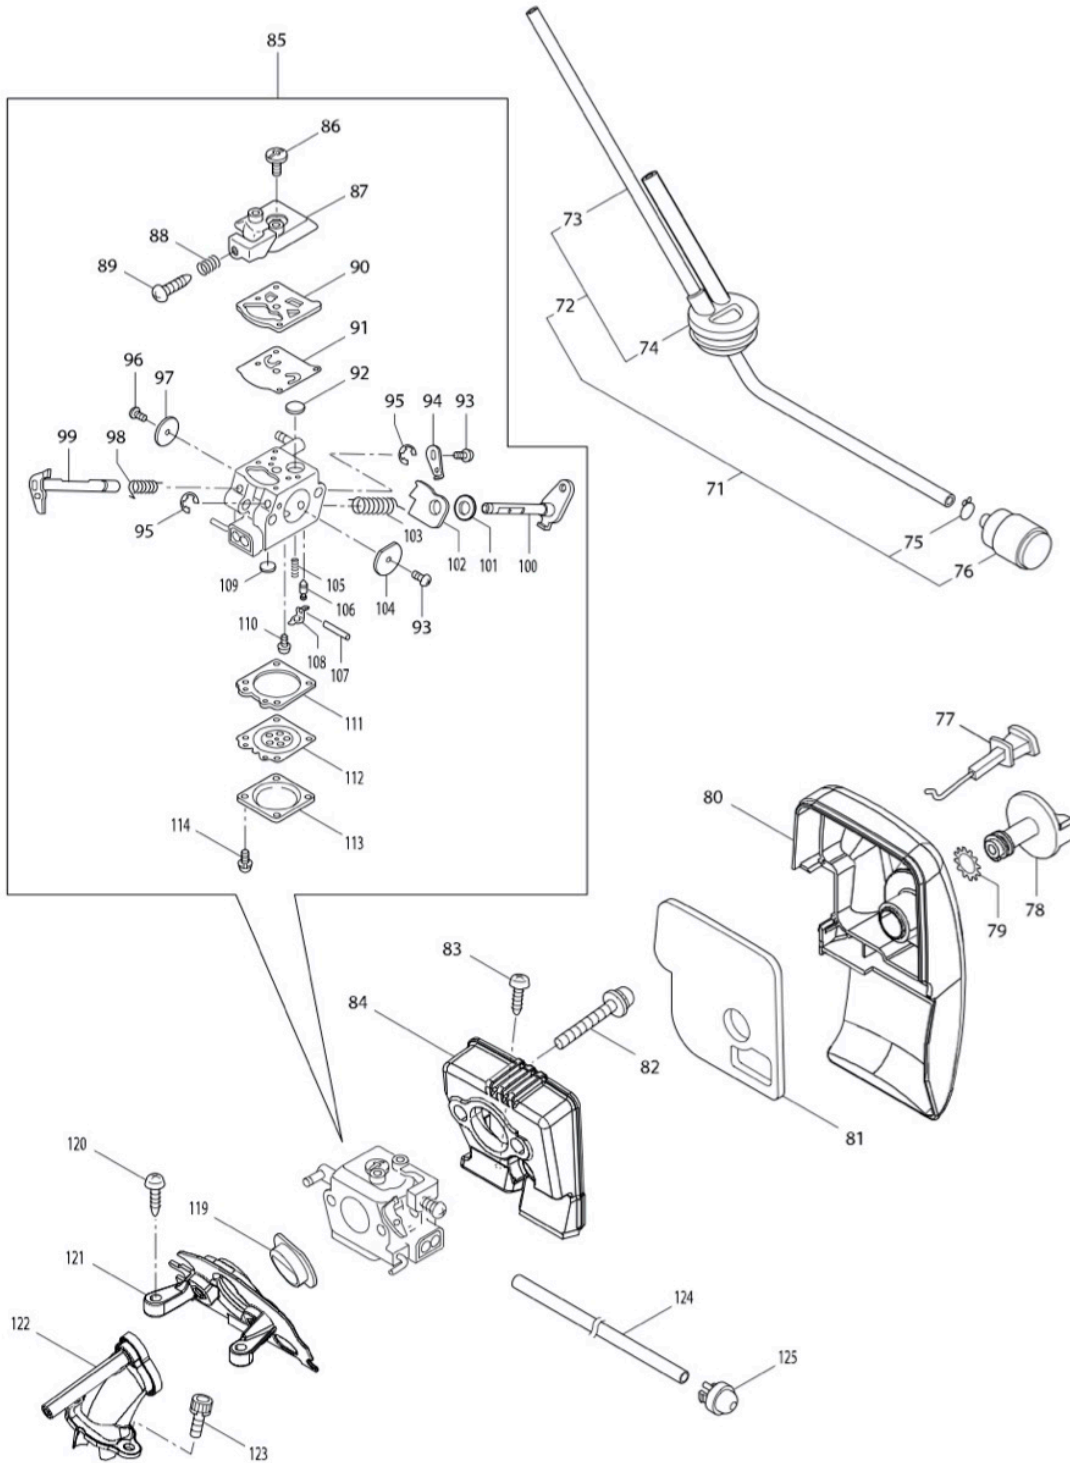

Model No. EA3110T PETROL CHAIN SAW

Model No. EA3110T PETROL CHAIN SAW

Model No. EA3110T PETROL CHAIN SAW

4. MCV3101TS(10)-01
ENGINE CASE

Model No. EA3110T PETROL CHAIN SAW

Model No. EA3110T PETROL CHAIN SAW

Model No. EA3110T PETROL CHAIN SAW

Model No. EA3110T PETROL CHAIN SAW