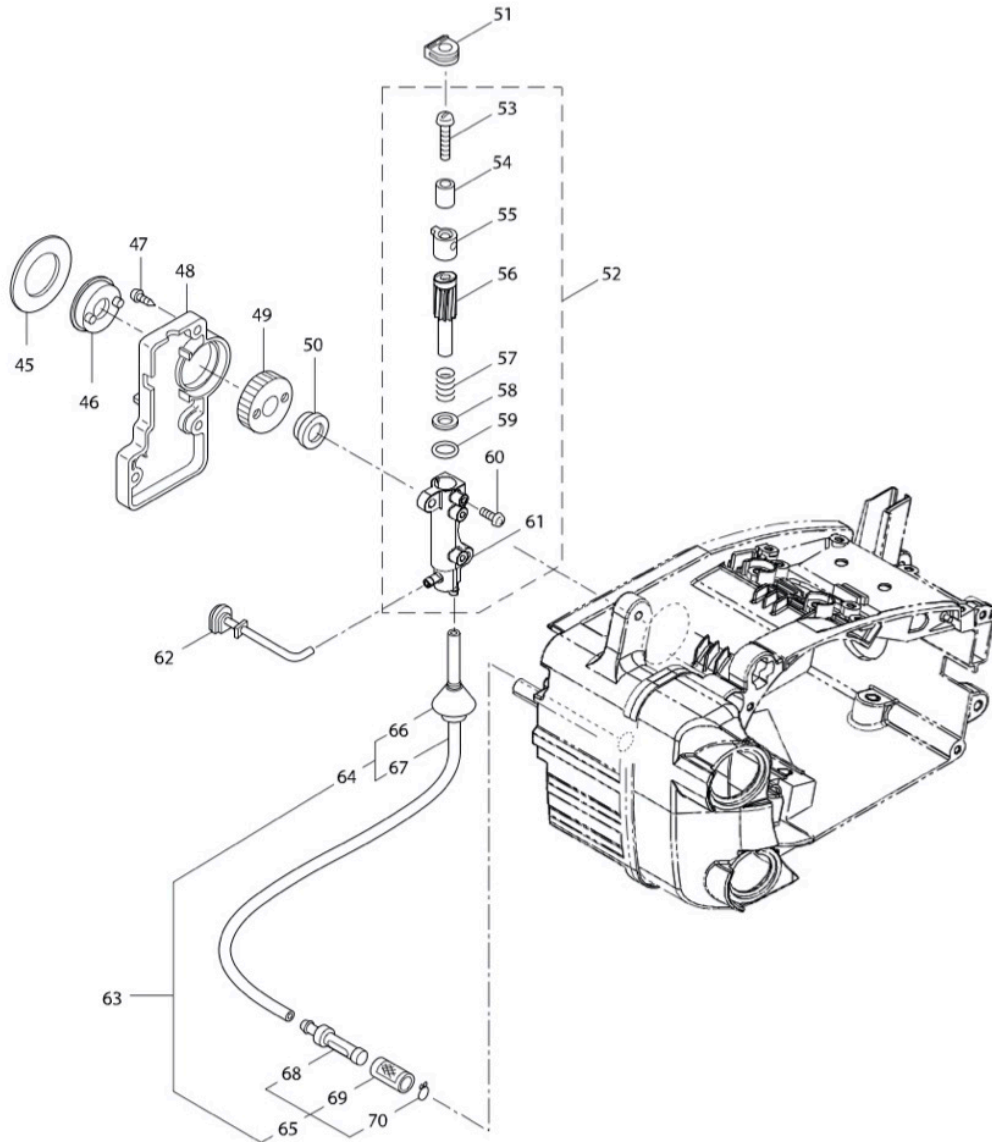

Model No. EA3110T PETROL CHAIN SAW

Model No. EA3110T PETROL CHAIN SAW

Model No. EA3110T PETROL CHAIN SAW

4. MCV3101TS(10)-01
ENGINE CASE

Model No. EA3110T PETROL CHAIN SAW

Model No. EA3110T PETROL CHAIN SAW

Model No. EA3110T PETROL CHAIN SAW

Model No. EA3110T PETROL CHAIN SAW