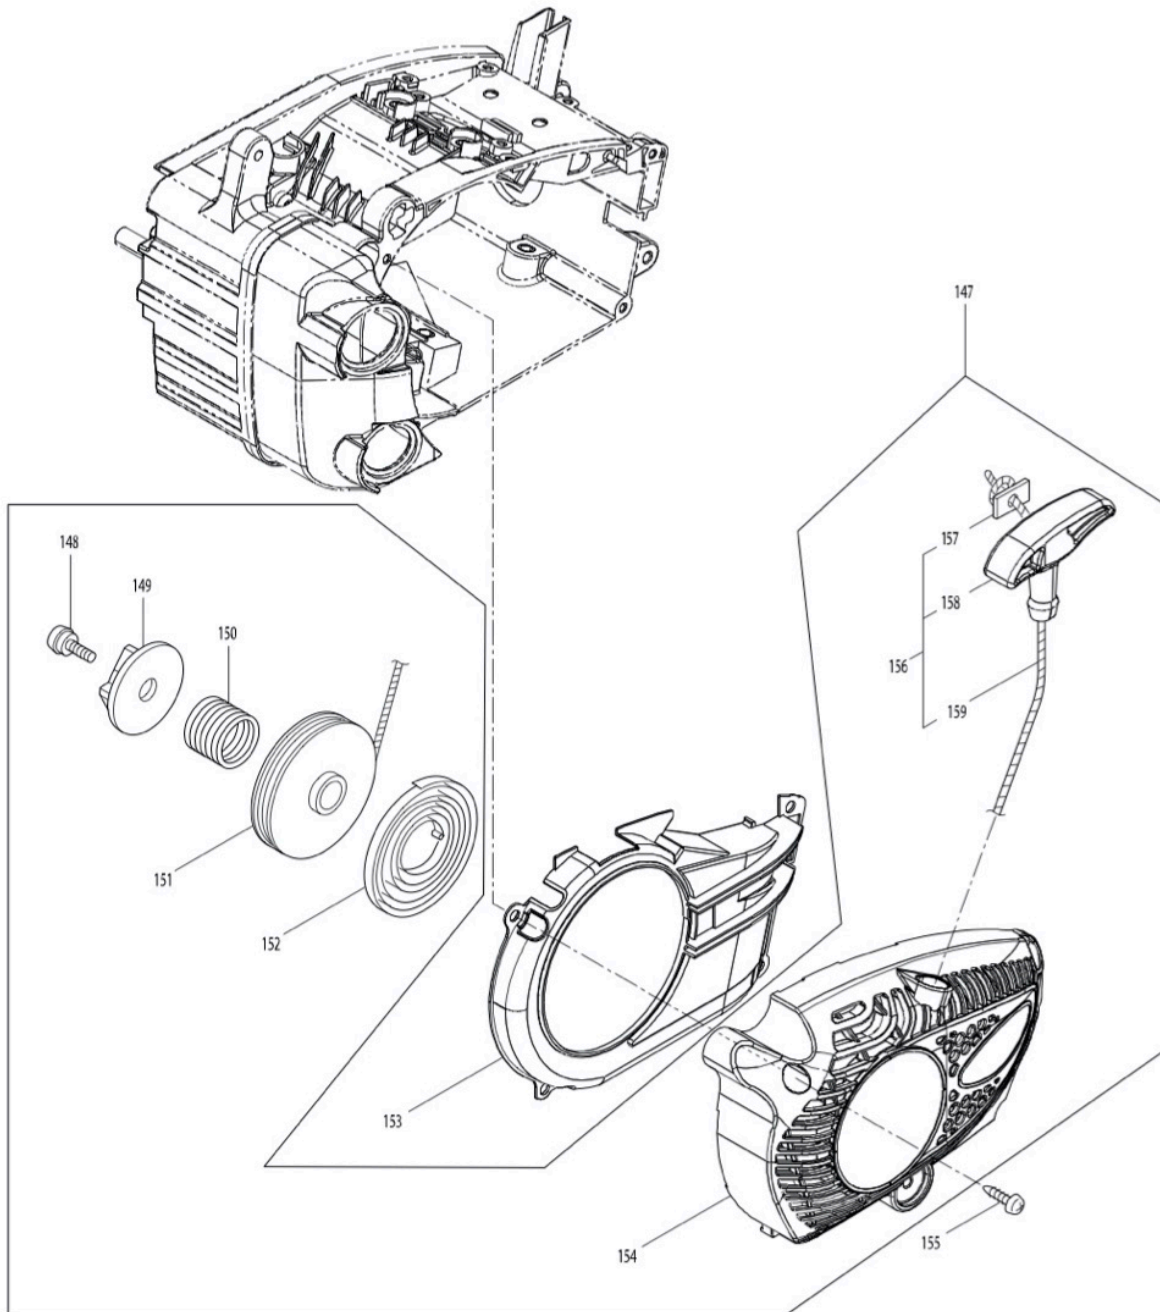

Model No. EA3110T PETROL CHAIN SAW

Model No. EA3110T PETROL CHAIN SAW

Model No. EA3110T PETROL CHAIN SAW

4. MCV3101TS(10)-01
ENGINE CASE

Model No. EA3110T PETROL CHAIN SAW

Model No. EA3110T PETROL CHAIN SAW

Model No. EA3110T PETROL CHAIN SAW

Model No. EA3110T PETROL CHAIN SAW